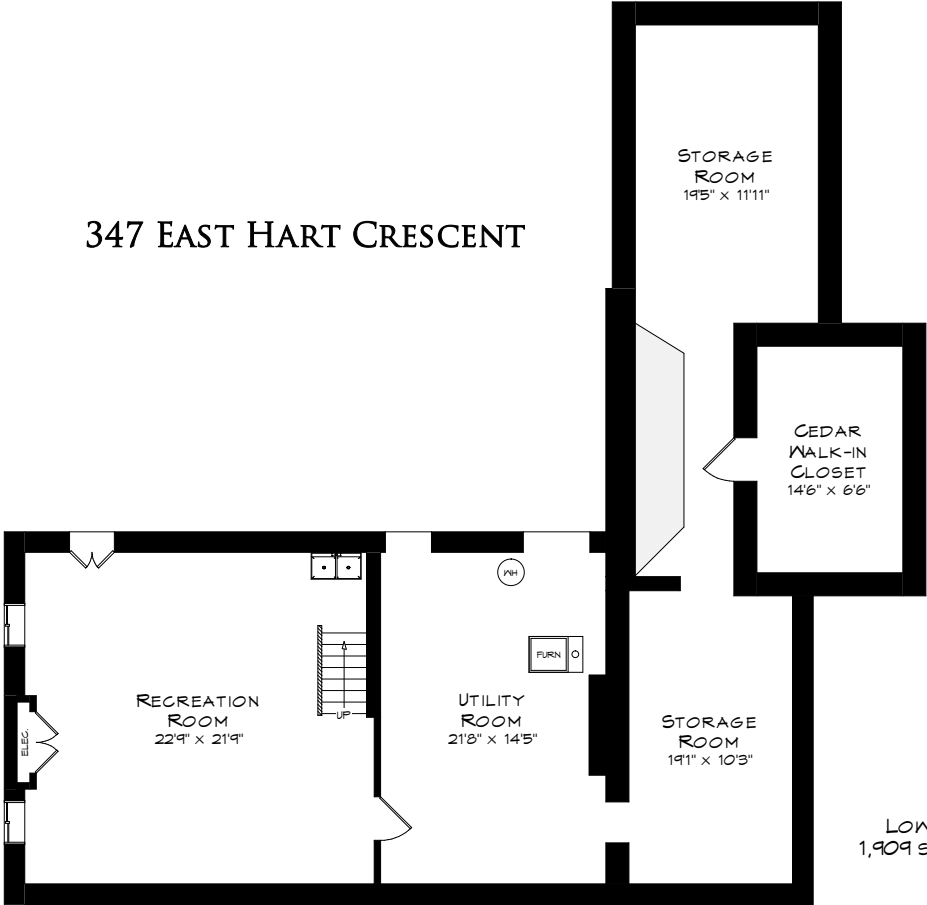

347 EAST HART CRESCENT

THIRD LEVEL
712 SQUARE FEET

SECOND LEVEL
3,332 SQUARE FEET

10'
Measurements may not be 100% accurate and should be used as a guideline only. August - 2024

347 EAST HART CRESCENT

LOWER LEVEL
1,909 SQUARE FEET

10'

Measurements may not be 100% accurate and should be used as a guideline only.
August - 2024