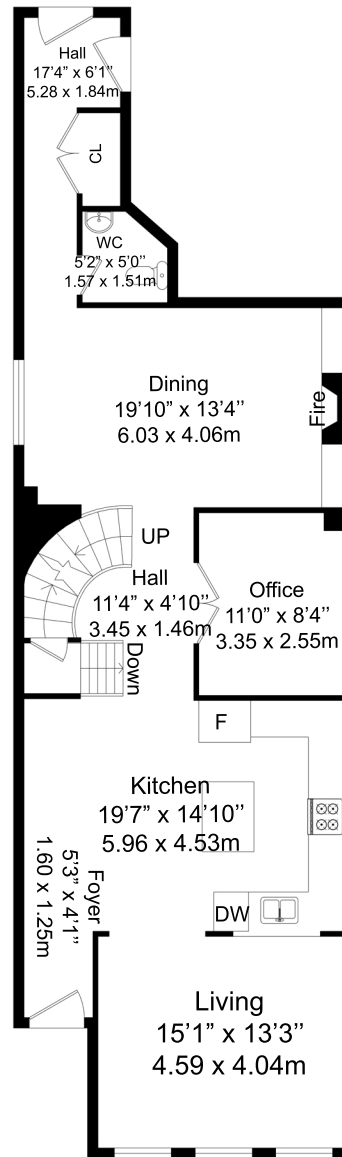

49 ROBERT BERRY CRESCENT, KING CITY, ON L7B 1L6

APPROXIMATE GROSS INTERNAL AREA 3763 ft² = 350 m²

LOWER FLOOR
1028 ft²

MAIN FLOOR
1237 ft²

SECOND FLOOR
1498 ft²