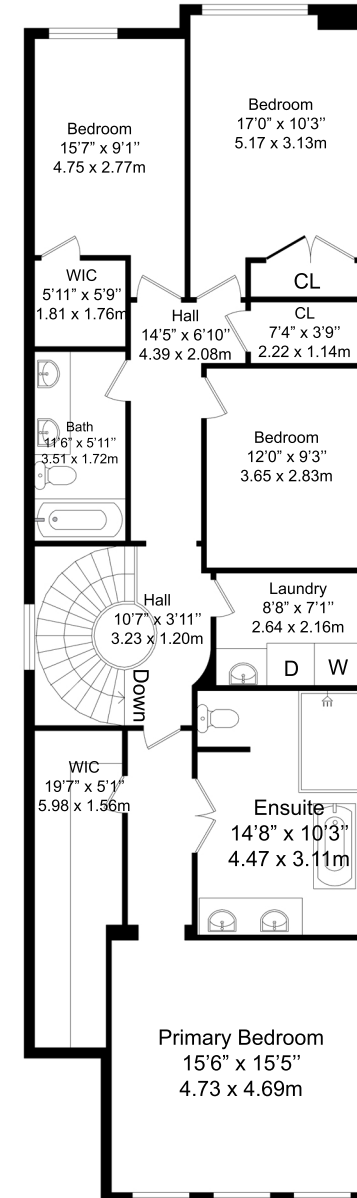

49 ROBERT BERRY CRESCENT, KING CITY, ON L7B 1L6

APPROXIMATE GROSS INTERNAL AREA 3763 ft² = 350 m²

LOWER FLOOR
1028 ft²

MAIN FLOOR
1237 ft²

SECOND FLOOR
1498 ft²