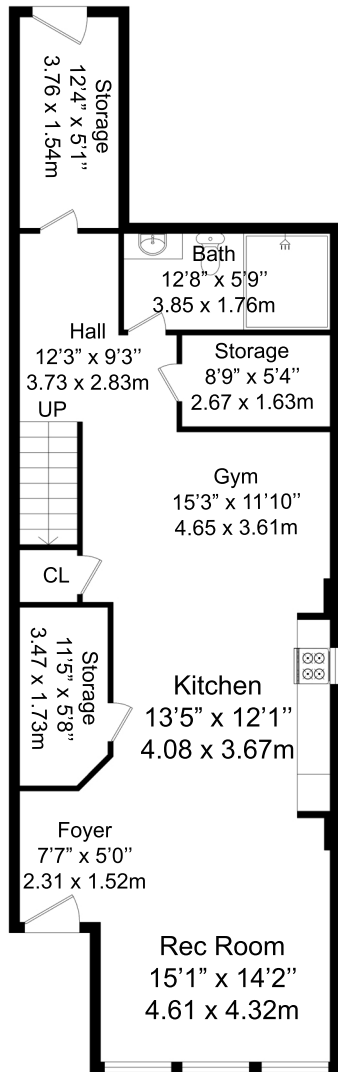

49 ROBERT BERRY CRESCENT, KING CITY, ON L7B 1L6

APPROXIMATE GROSS INTERNAL AREA 3763 ft² = 350 m²

LOWER FLOOR
1028 ft²

MAIN FLOOR
1237 ft²

SECOND FLOOR
1498 ft²