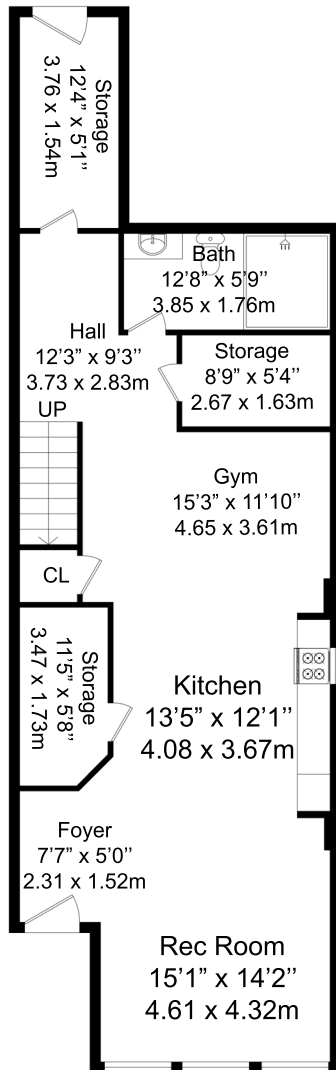

# 49 ROBERT BERRY CRESCENT, KING CITY, ON L7B 1L6

APPROXIMATE GROSS INTERNAL AREA 3763 ft<sup>2</sup> = 350 m<sup>2</sup>

LOWER FLOOR  
1028 ft<sup>2</sup>

MAIN FLOOR  
1237 ft<sup>2</sup>

SECOND FLOOR  
1498 ft<sup>2</sup>