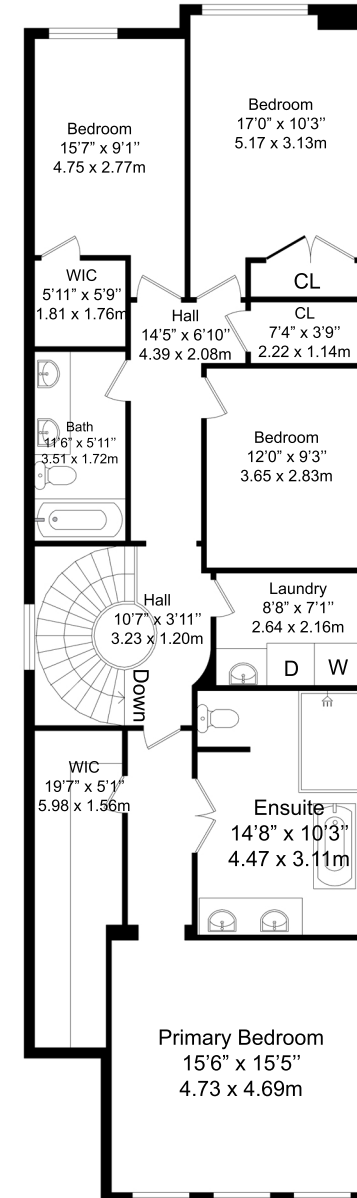

# 49 ROBERT BERRY CRESCENT, KING CITY, ON L7B 1L6

APPROXIMATE GROSS INTERNAL AREA 3763 ft<sup>2</sup> = 350 m<sup>2</sup>

LOWER FLOOR  
1028 ft<sup>2</sup>

MAIN FLOOR  
1237 ft<sup>2</sup>

SECOND FLOOR  
1498 ft<sup>2</sup>