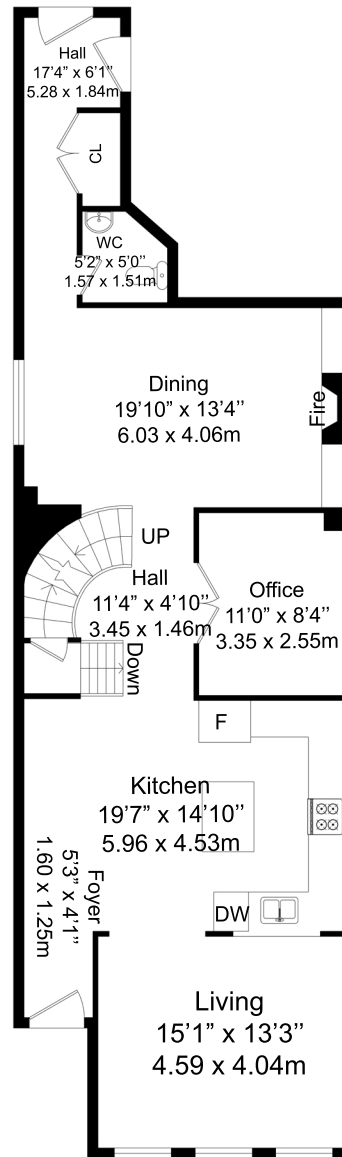

# 49 ROBERT BERRY CRESCENT, KING CITY, ON L7B 1L6

APPROXIMATE GROSS INTERNAL AREA 3763 ft<sup>2</sup> = 350 m<sup>2</sup>

LOWER FLOOR  
1028 ft<sup>2</sup>

MAIN FLOOR  
1237 ft<sup>2</sup>

SECOND FLOOR  
1498 ft<sup>2</sup>